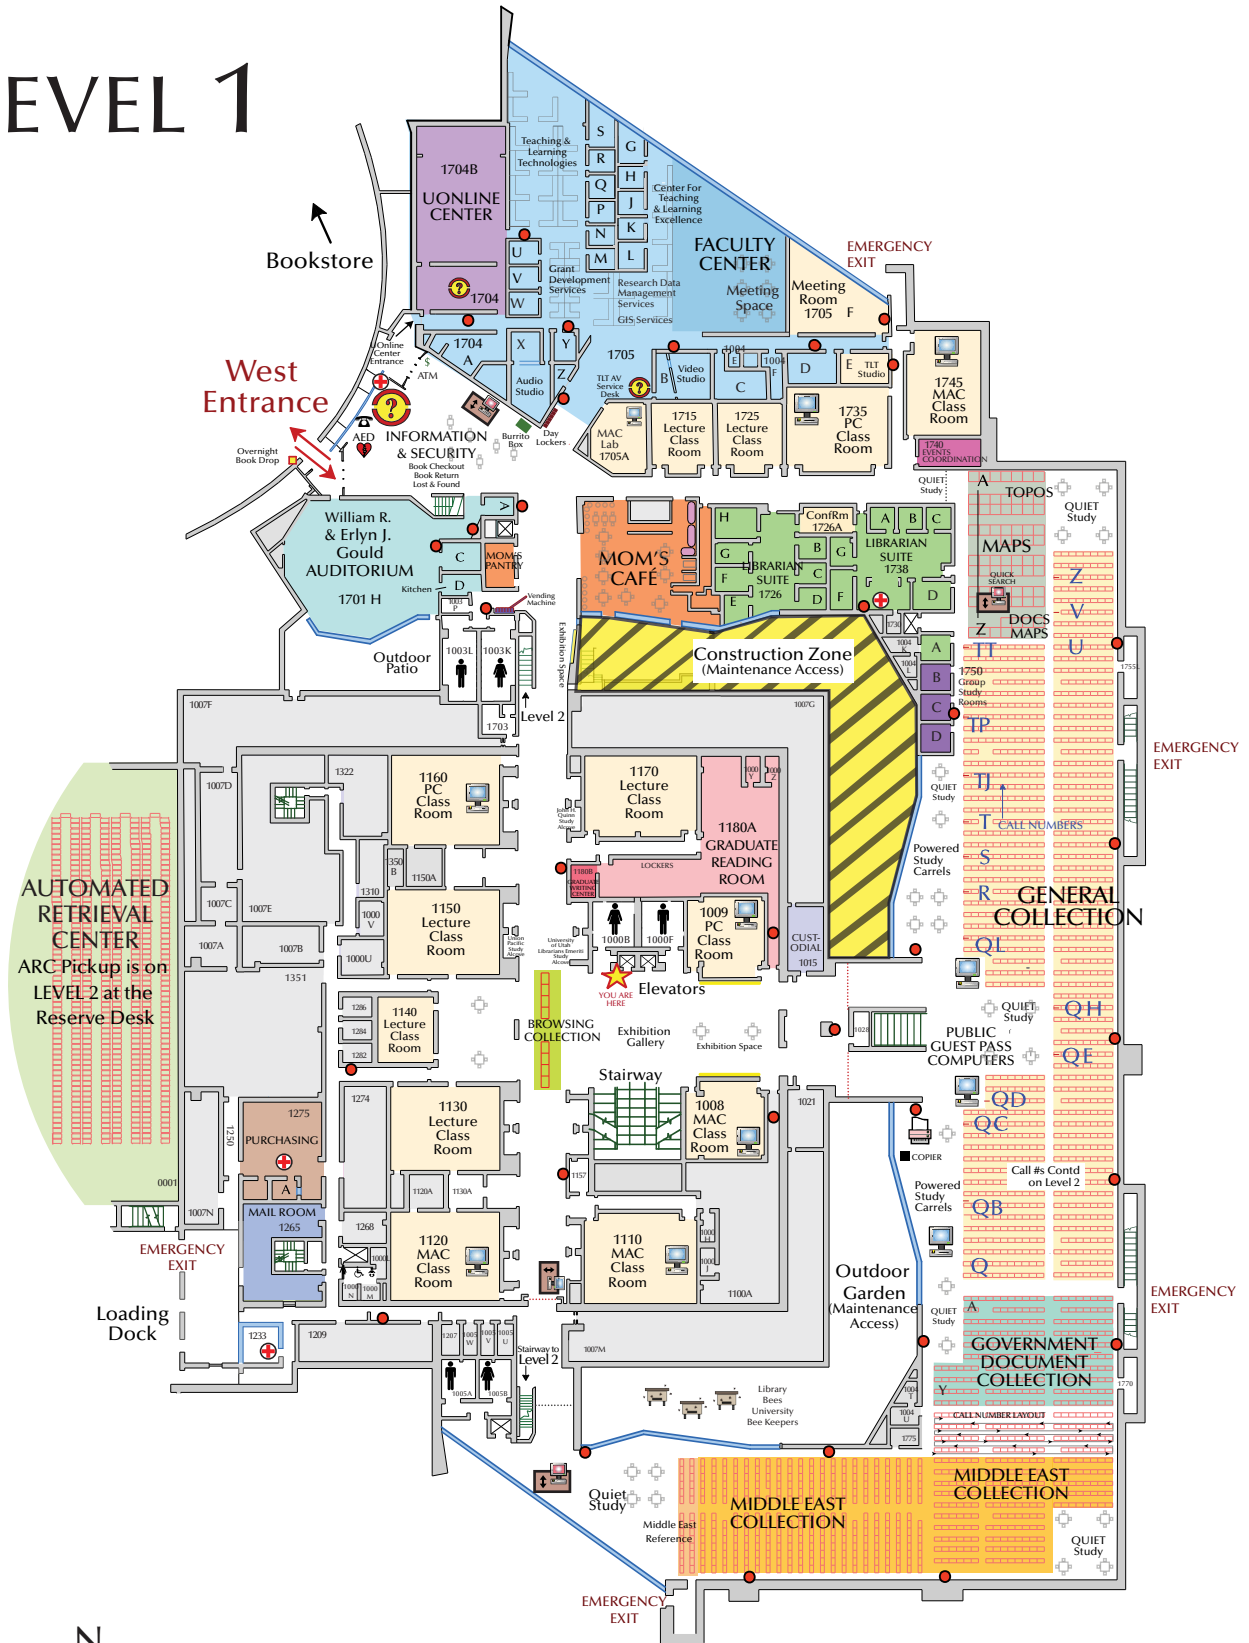

LEVEL 1

AUTOMATED RETRIEVAL CENTER
ARC Pickup is on
LEVEL 2 at the
Reserve Desk

LEGEND

COMPUTERS PASSWORD REQUIRED	SERVICE DESK
COMPUTER(S) SEARCH	FIRE EXTINGUISHER
PRINTER(S)	FIRST AID KIT
STANDING WORKSTATION	DEFIBRILLATOR - AED
ADJUSTABLE HEIGHT WORKSTATION	ADJUSTABLE HEIGHT COMPUTER WORKSTATION