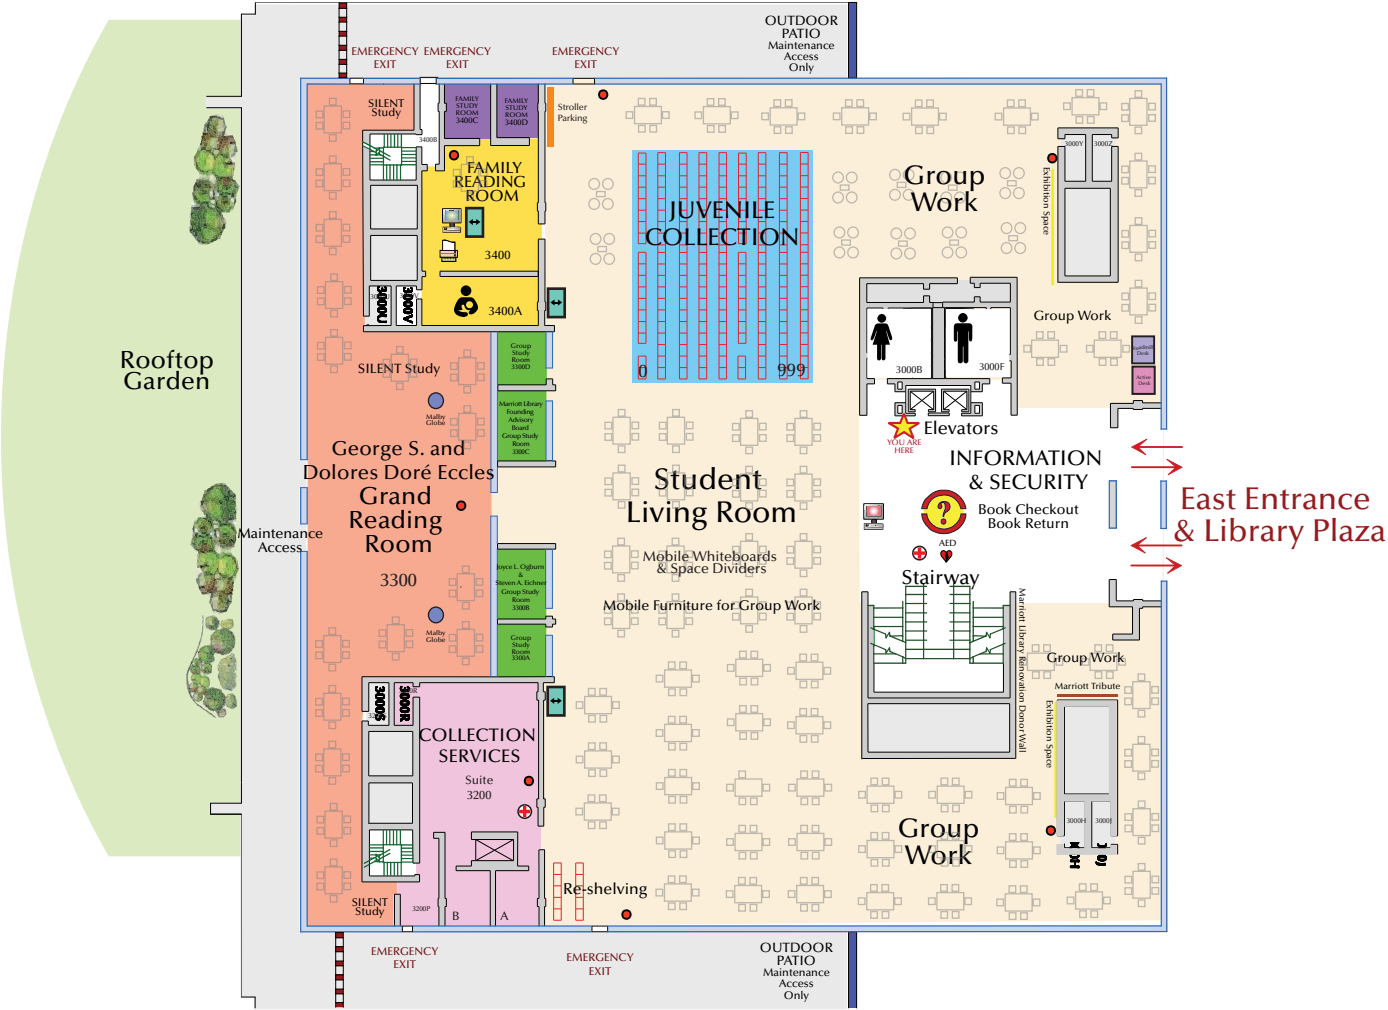

# Level 3

**LEGEND**

	COMPUTERS (PASSWORD REQUIRED)		SERVICE DESK
	COMPUTERS (QUICK SEARCH)		FIRE EXTINGUISHER
	PRINTERS)		FIRST AID KIT
	STANDING WORKSTATION		DEFIBRILLATOR - AED
	ADJUSTABLE HEIGHT WORKSTATION		COMPUTER WORKSTATION
	ADJUSTABLE HEIGHT WORKSTATION		