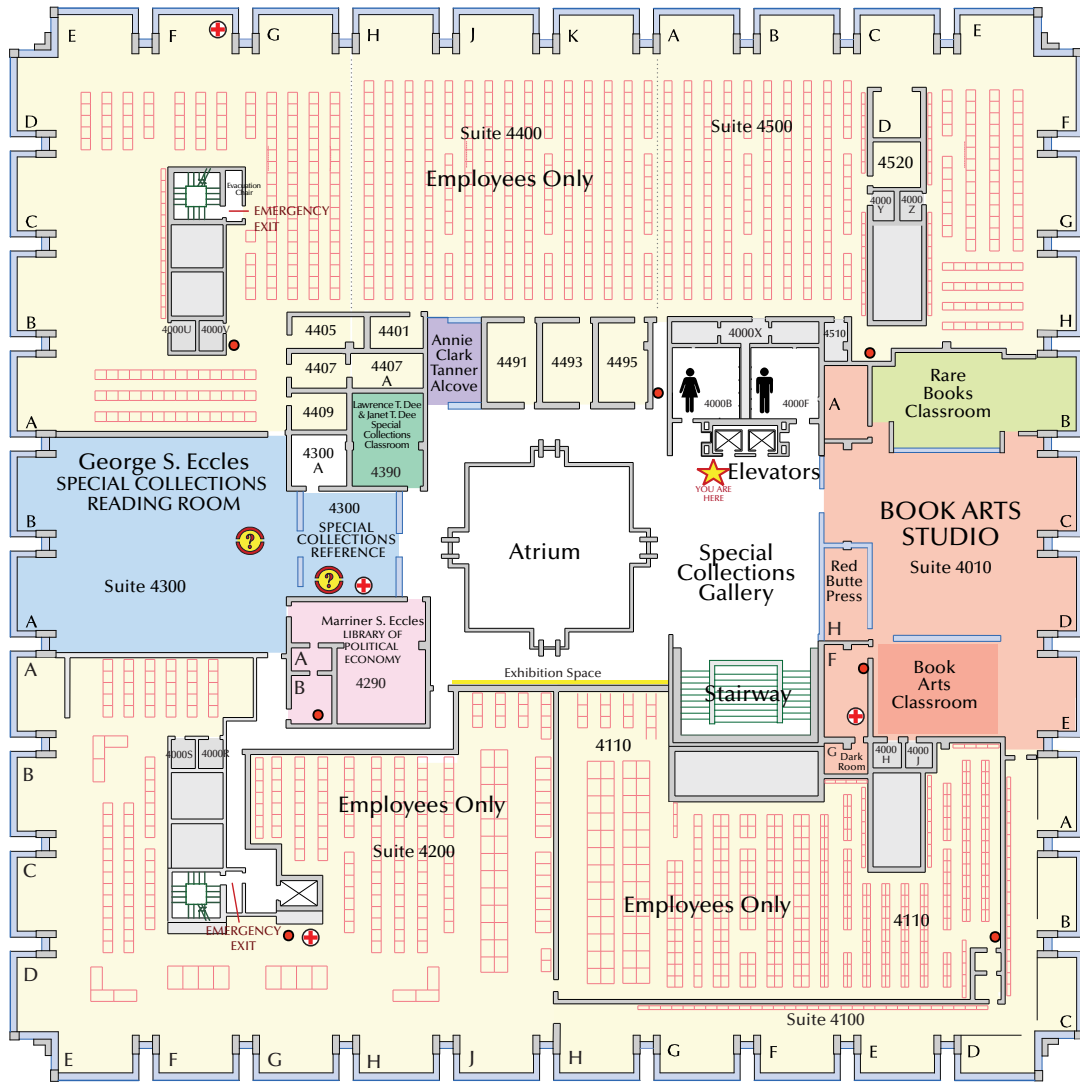

LEVEL 4

Special Collections

LEGEND

COMPUTERS PASSWORD REQUIRED	SERVICE DESK
COMPUTER(S) QUICK SEARCH	FIRE EXTINGUISHER
PRINTER(S)	FIRST AID KIT
STANDING WORKSTATION	DEFIBRILLATOR - AED
ADJUSTABLE HEIGHT COMPUTER WORKSTATION	ADJUSTABLE HEIGHT WORKSTATION