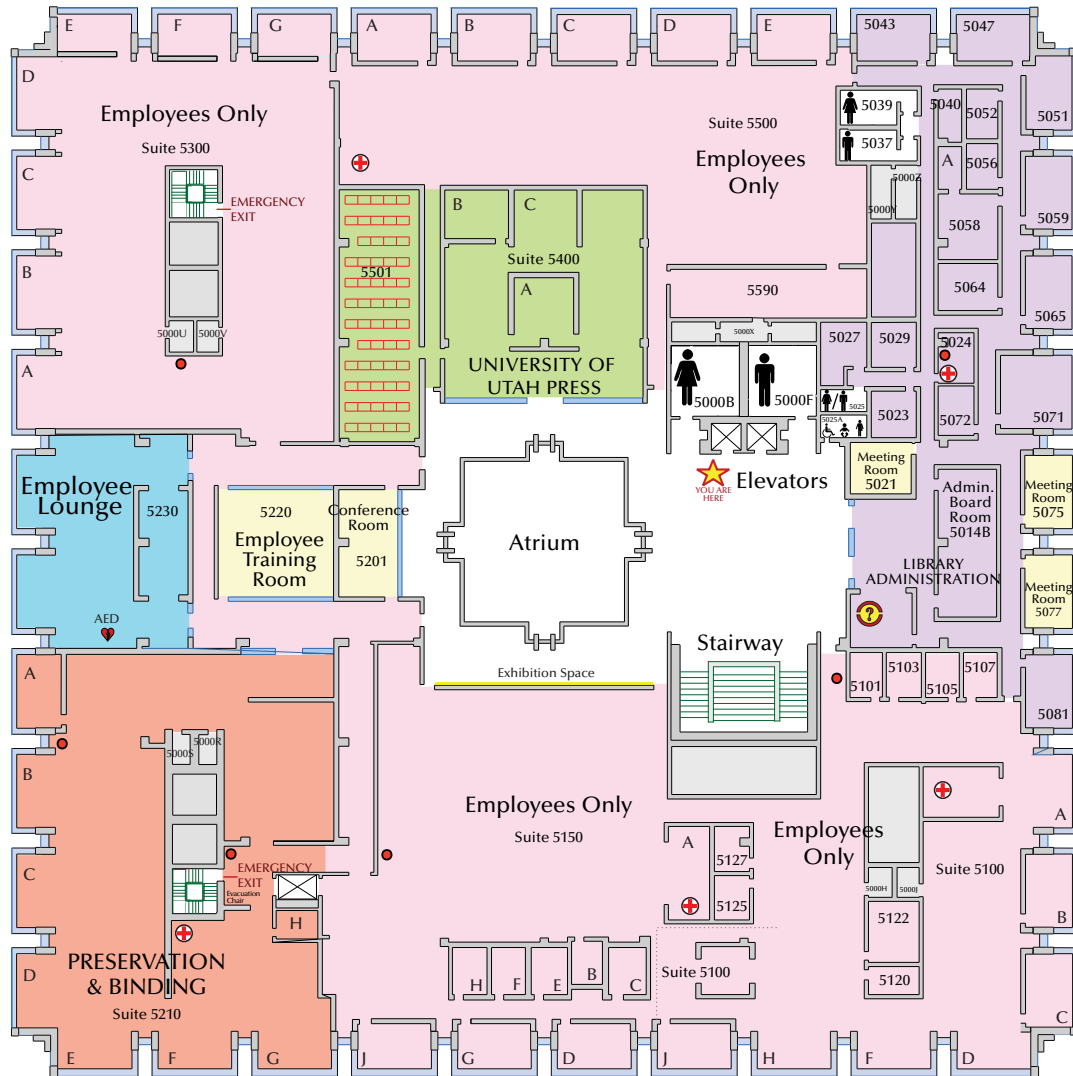

LEVEL 5

LEGEND

	COMPUTERS PASSWORD REQUIRED		SERVICE DESK
	COMPUTER(S) QUICK SEARCH		FIRE EXTINGUISHER
	PRINTER(S)		FIRST AID KIT
	STANDING WORKSTATION		DEFIBRILLATOR - AED
	ADJUSTABLE HEIGHT WORKSTATION		ADJUSTABLE HEIGHT COMPUTER WORKSTATION