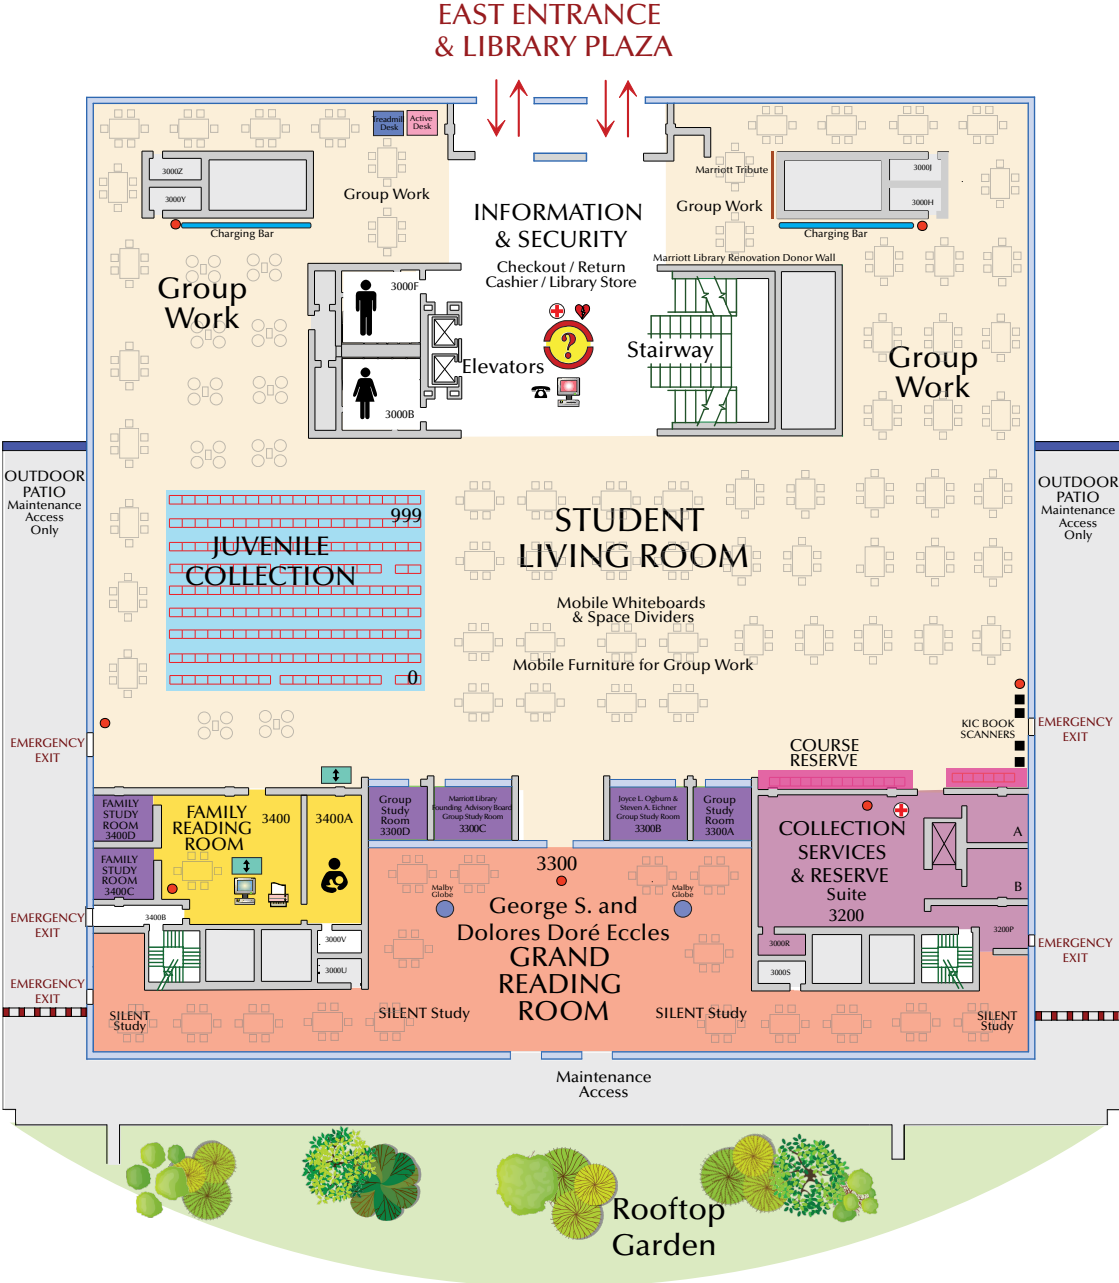

# Level 3

**LEGEND**

	COMPUTERS PASSWORD REQUIRED		SERVICE DESK
	COMPUTER(S) QUICK SEARCH		FIRE EXTINGUISHER
	PRINTER(S)		FIRST AID KIT
	STANDING WORKSTATION		DEFIBRILLATOR - AED
	ADJUSTABLE HEIGHT WORKSTATION		ADJUSTABLE HEIGHT COMPUTER WORKSTATION