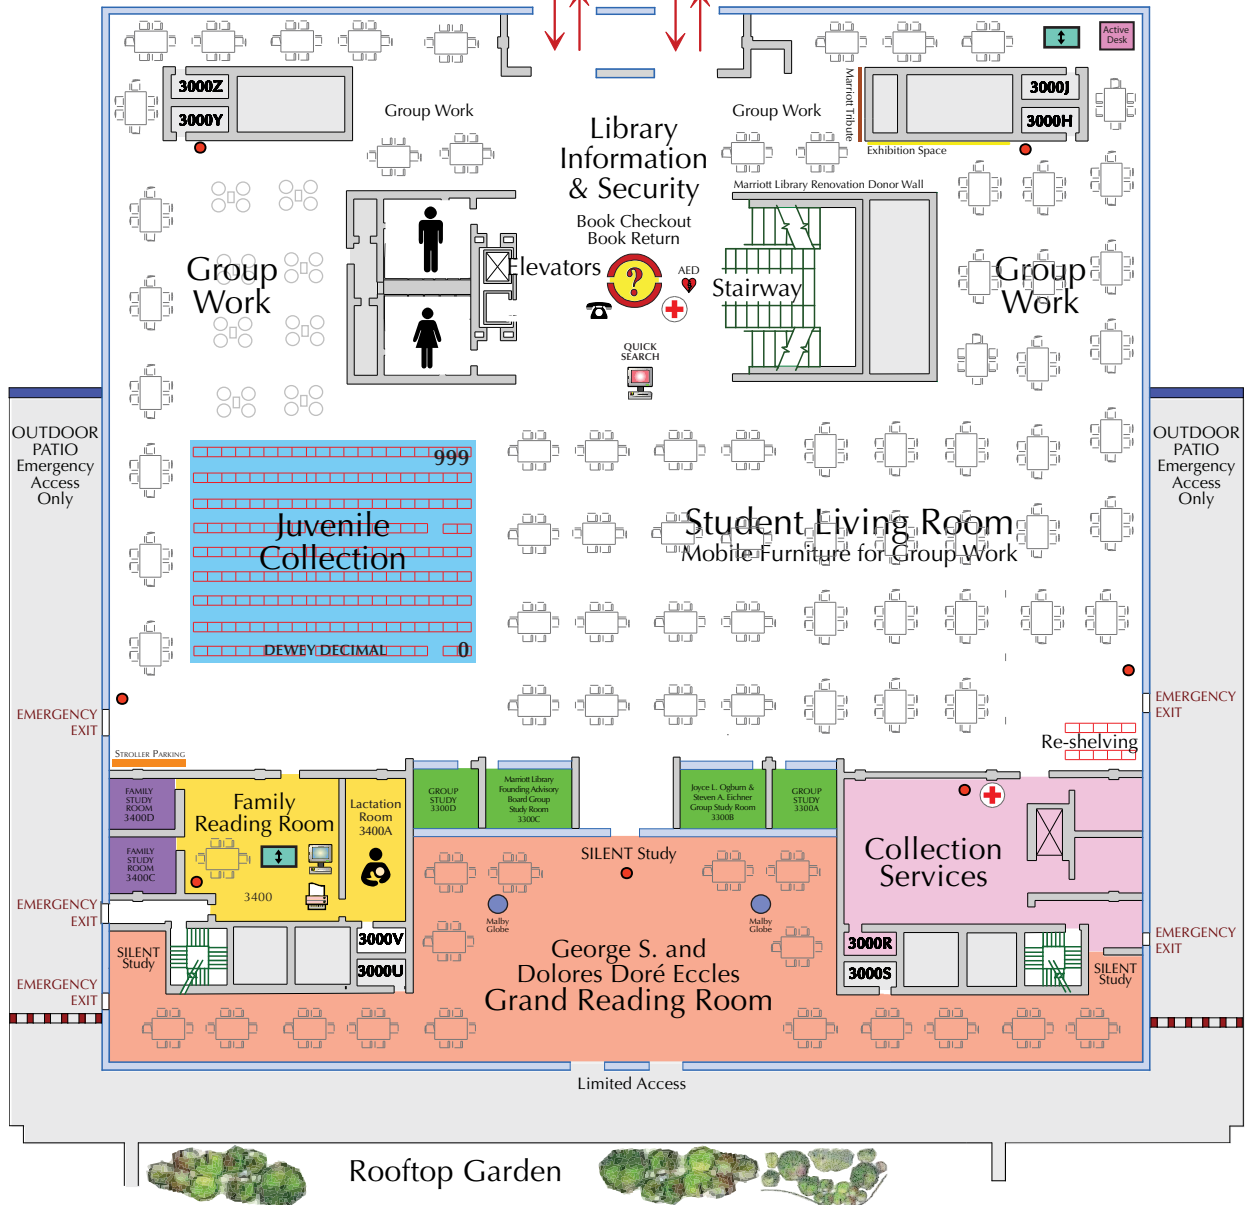

LEVEL 3

East (Plaza) Entrance

LEGEND

	COMPUTERS PASSWORD REQUIRED		SERVICE DESK
	COMPUTER(S) QUICK SEARCH		FIRE EXTINGUISHER
	PRINTER(S)		FIRST AID KIT
	STANDING WORKSTATION		DEFIBRILLATOR - AED
	ADJUSTABLE HEIGHT COMPUTER WORKSTATION		