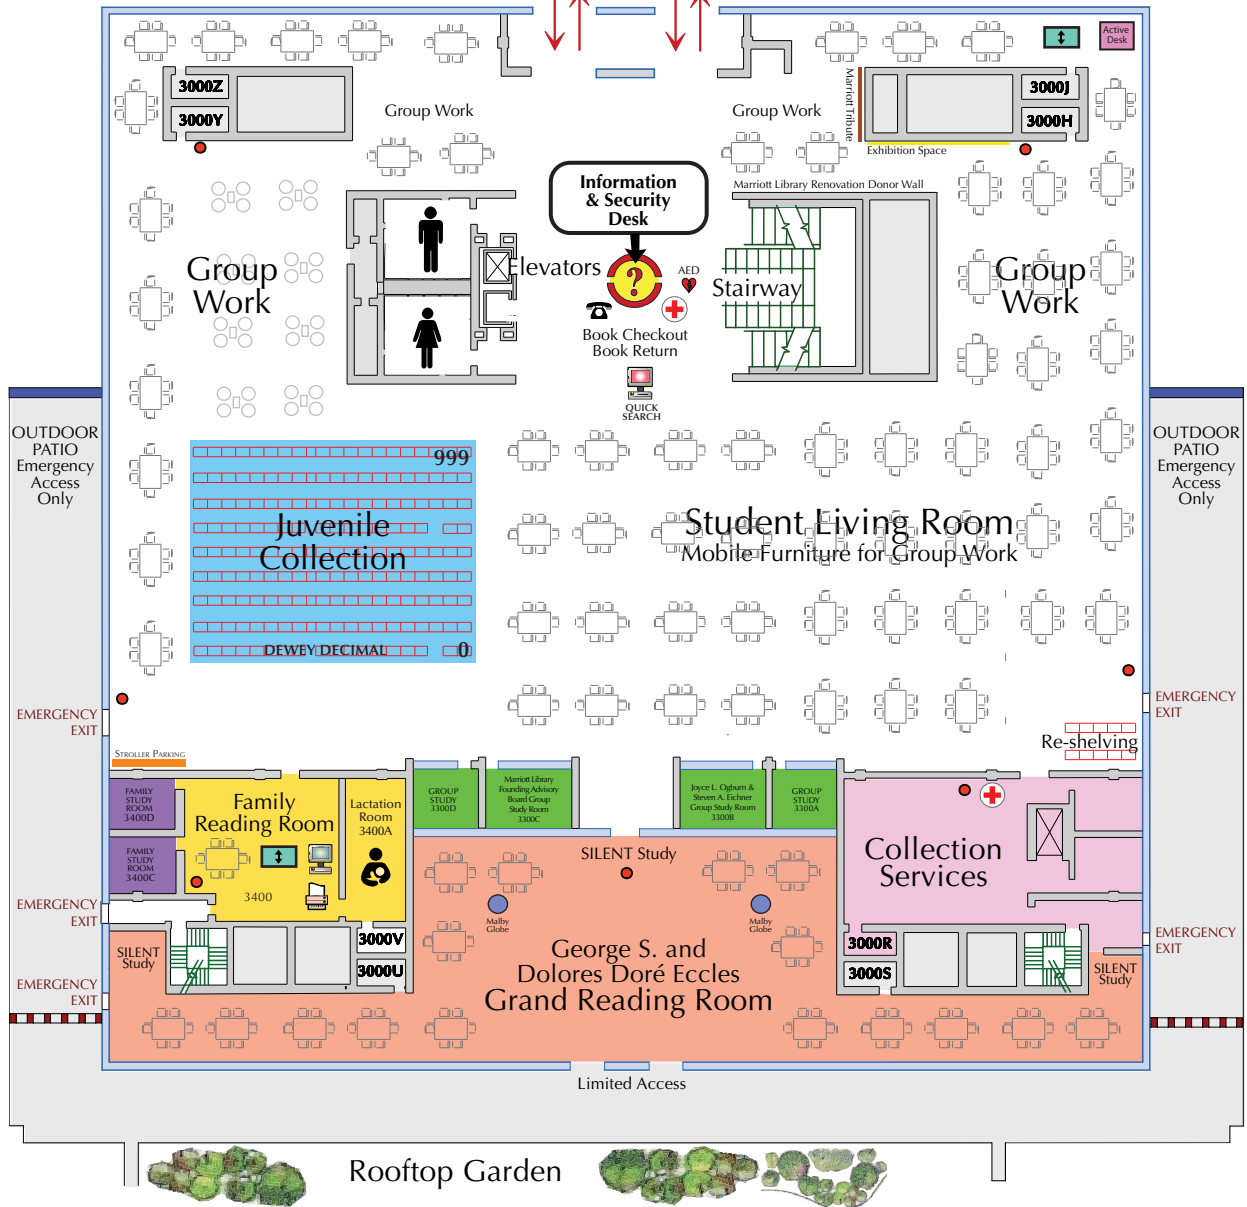

LEVEL 3

East (Plaza) Entrance

LEGEND

	COMPUTERS PASSWORD REQUIRED		SERVICE DESK
	COMPUTER(S) QUICK SEARCH		FIRE EXTINGUISHER
	PRINTER(S)		FIRST AID KIT
	STANDING WORKSTATION		DEFIBRILLATOR - AED
	ADJUSTABLE HEIGHT COMPUTER WORKSTATION		