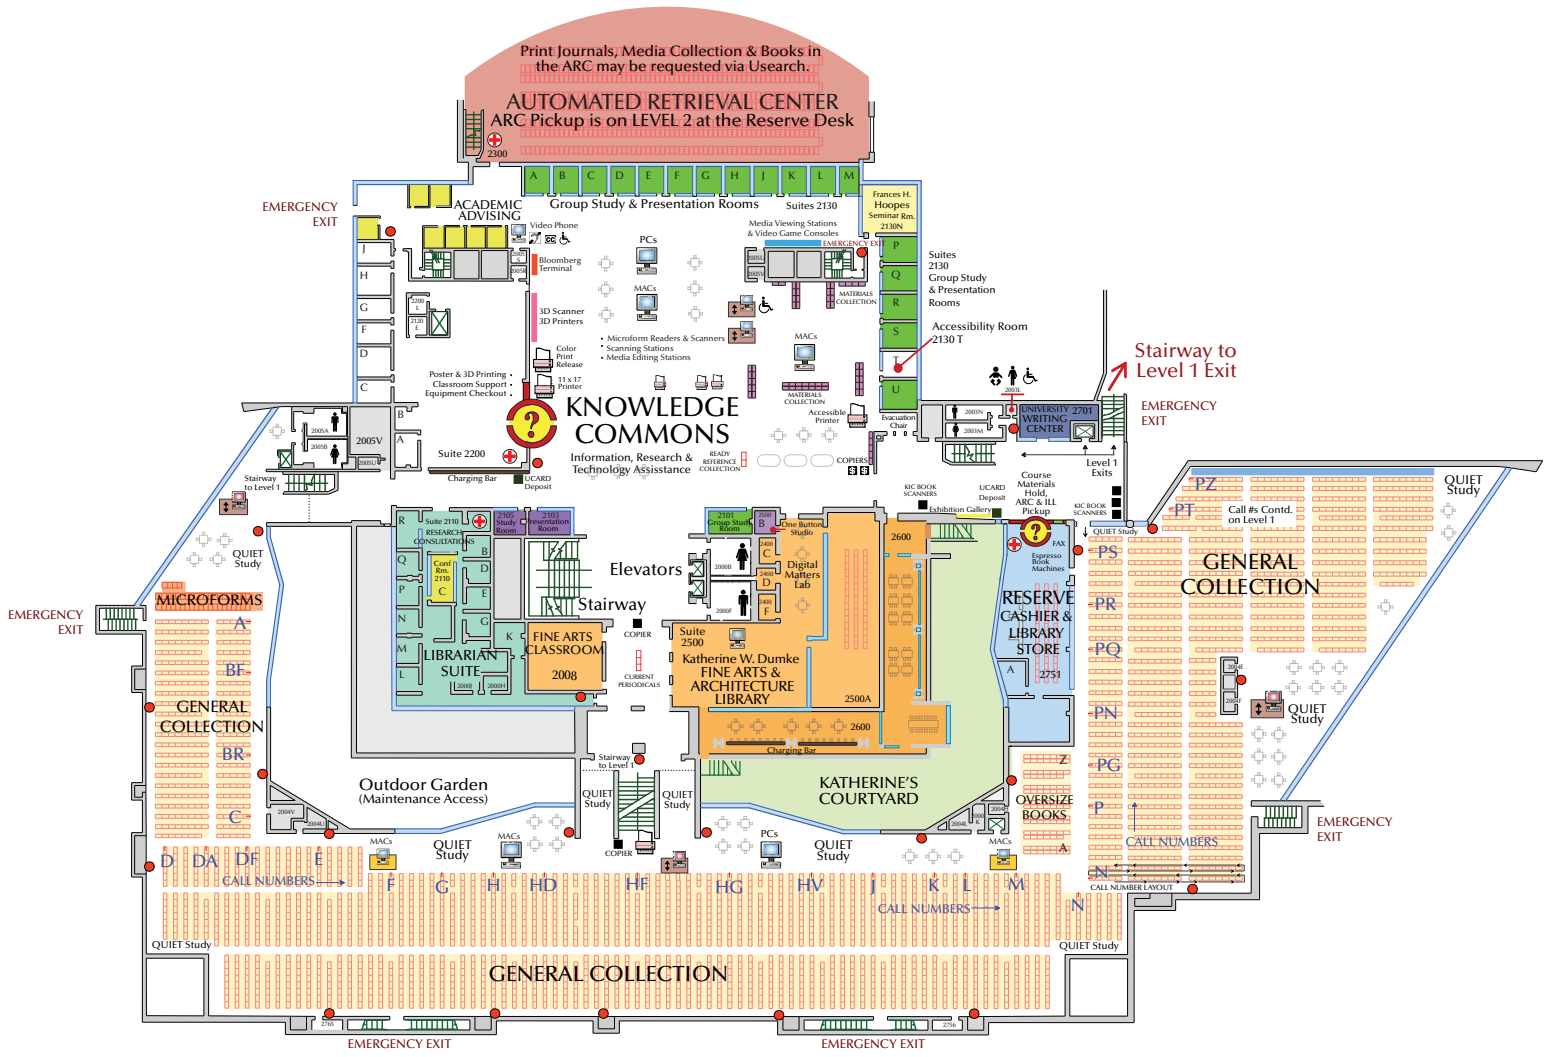

LEVEL 2

LEGEND

	COMPUTERS PASSWORD REQUIRED		SERVICE DESK
	COMPUTER(S) QUICK SEARCH		FIRE EXTINGUISHER
	PRINTER(S)		FIRST AID KIT
	STANDING WORKSTATION		DEFIBRILLATOR - AED
	ADJUSTABLE HEIGHT WORKSTATION		ADJUSTABLE HEIGHT COMPUTER WORKSTATION

Print Journals, Media Collection & Books in the ARC may be requested via Usearch.

AUTOMATED RETRIEVAL CENTER
ARC Pickup is on LEVEL 2 at the Reserve Desk

EMERGENCY EXIT
Stairway to Level 1 Exit

2701 UNIVERSITY WRITING CENTER

2130 Group Study & Presentation Rooms

Frances H. Hoopes Seminar Rm 2130N

2130 Group Study & Presentation Rooms

Suites 2130 Group Study & Presentation Rooms

2300

2008L

2008

2008