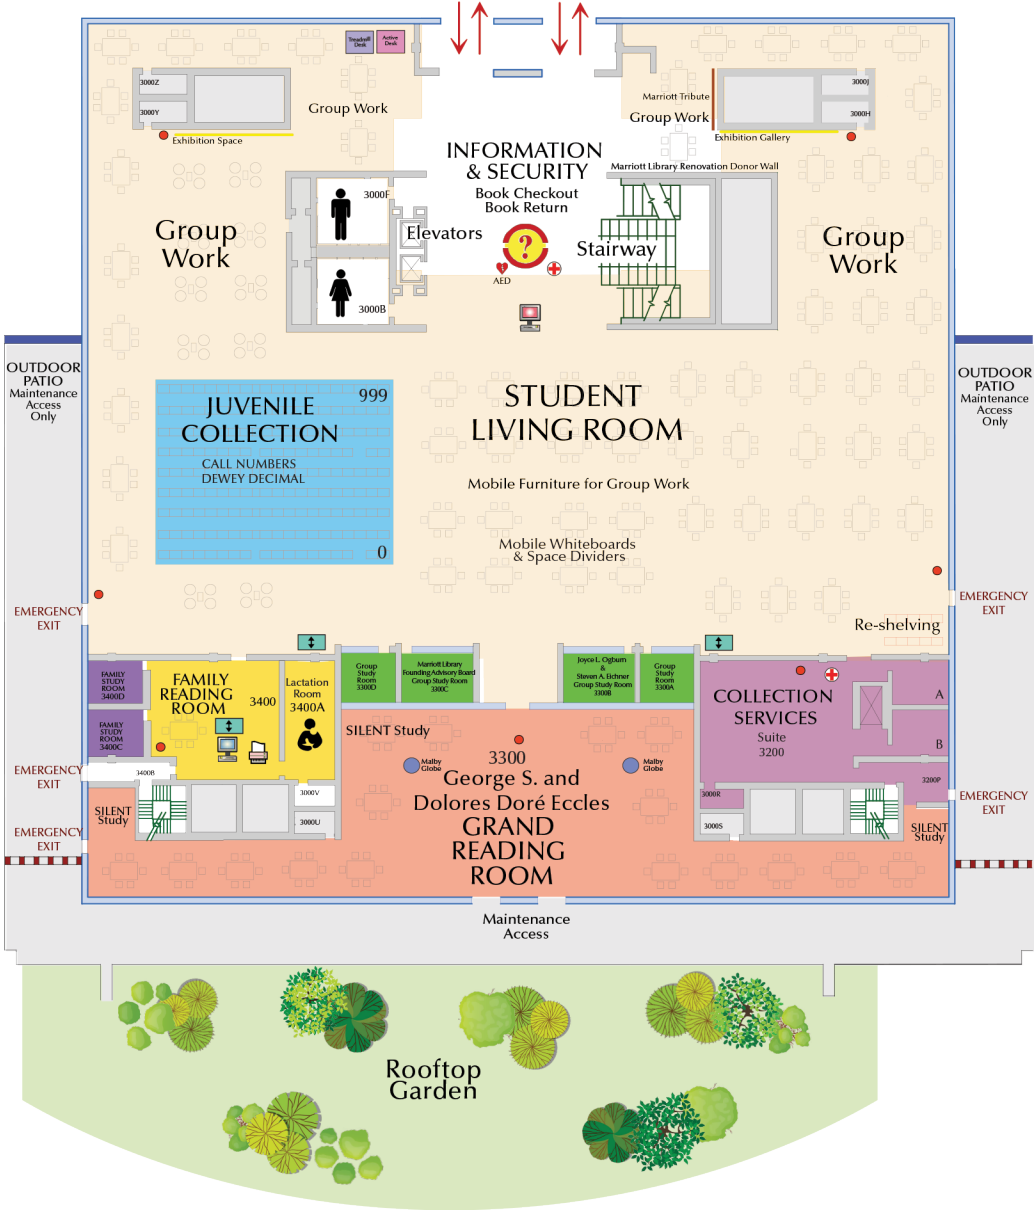

Level 3

EAST ENTRANCE & LIBRARY PLAZA

LEGEND

	COMPUTERS PASSWORD REQUIRED		SERVICE DESK
	FIRE EXTINGUISHER		FIRST AID KIT
	COMPUTER(S) QUICK SEARCH PRINTER(S)		DEFIBRILLATOR - AED
	STANDING WORKSTATION		ADJUSTABLE HEIGHT COMPUTER WORKSTATION
	ADJUSTABLE HEIGHT WORKSTATION		